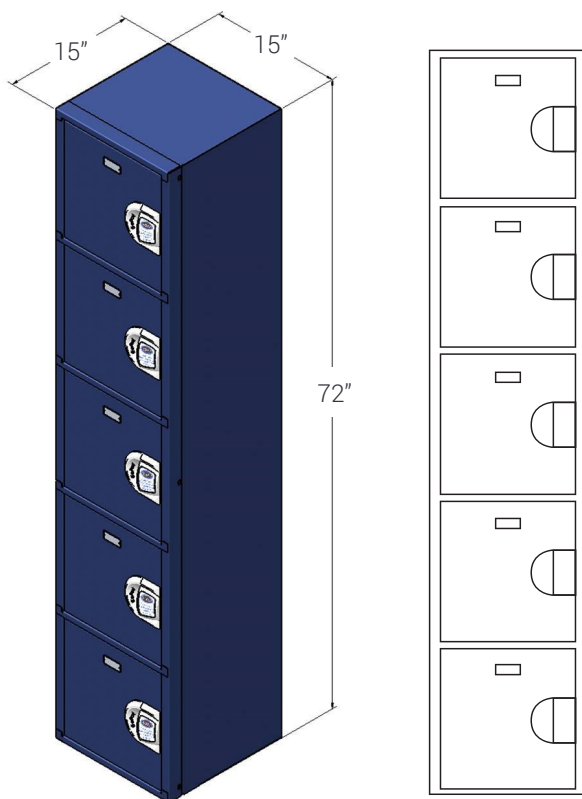

## Dimensions

Full Cabinet	72"H x 15"W x 15"D (Steel)
Internal Locker Capacity	14.4"H x 10"W x 13"D (Steel)
Weight	85 lbs
Style	5 Tier

### Dimensions (Includes Base)

49.38"H x 21"W x 21"D

- ▣ Credit Card or Coupon
- ▣ User Defined Modes
- ▣ Onboard Printer
- ▣ ADA Compliant