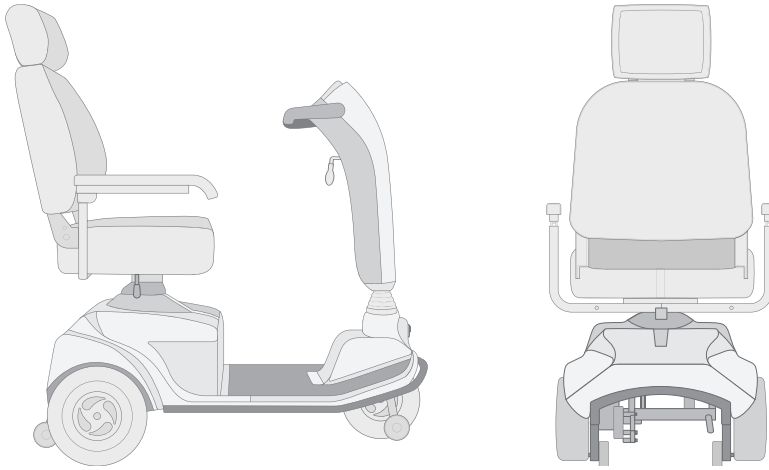

ECV Technical Data

Voyager Model

Specifications

Dimensions	49.5"H x 24"W x 42.4"L	(125.7 cm x 61 cm x 107.7 cm)
Ground Clearance	6"	(13 cm)
Rider Capacity	500 lbs	(226.8 kgs)
Vehicle Range	35 mi	(56 km)

Construction Features

- Dual Brake System
- Programmable Speed Governor
- Optional Seat Sensor for Auto-Shutoff
- Flat-Free Rugged Tires
- Flexible Front Basket

Optional Sunshade

Keep your guests cool with a breathable mesh sunshade.