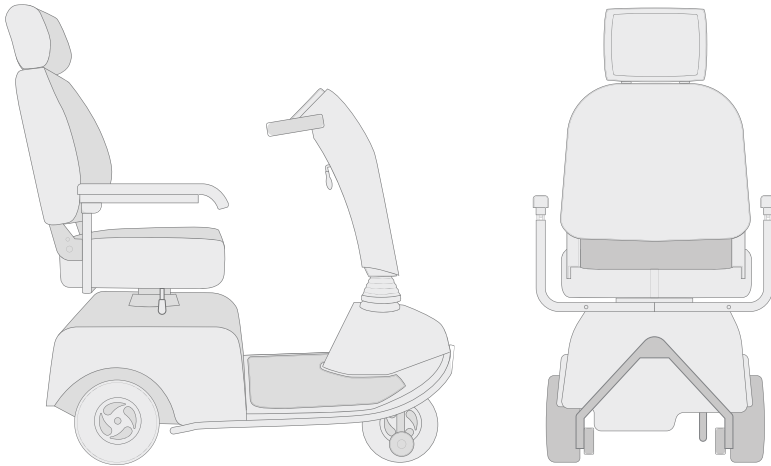

ECV Technical Data

Resort Plus Model

Specifications

Dimensions	49.5"H x 27.75"W x 47"L	(125.7 cm x 70.5 cm x 119.4 cm)
Ground Clearance	6"	(13 cm)
Rider Capacity	450 lbs	(204 kgs)
Vehicle Range	35 mi	(56 km)

Construction Features

- Dual Brake System
- Programmable Speed Governor
- Seat Sensor for Auto-Shutoff
- Flat-Free Rugged Tires

Optional Sunshade

Keep your guests cool with a breathable mesh sun shade.