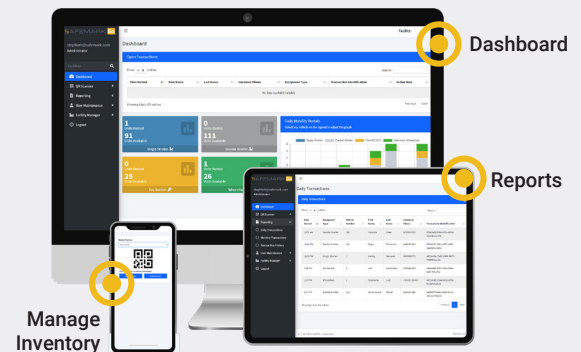

- Rear Basket
- Cane Holder
- Oxygen Tank Holder

Manage Your Full Fleet with GoRoll™

GoRoll is enabled for full fleet management. Allow guests to rent all mobility items from the palm of their hands.

Strollers