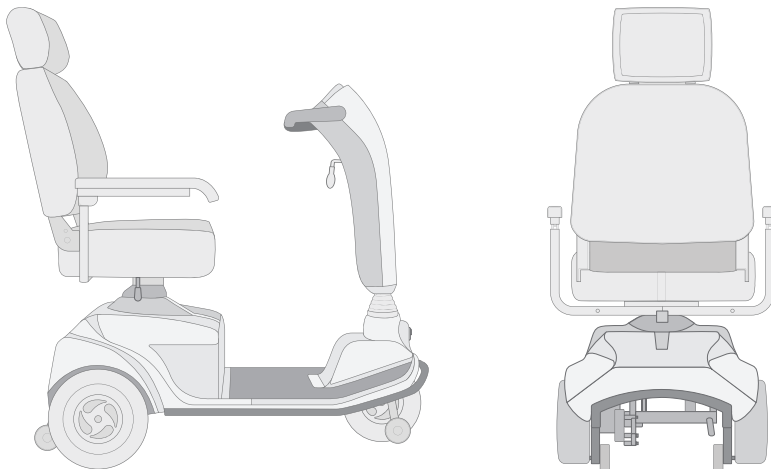

ECV Technical Data

Voyager Model

Specifications

Dimensions	49.5"H x 24"W x 42.4"L	(125.7 cm x 61 cm x 107.7 cm)
Ground Clearance	6"	(13 cm)
Rider Capacity	500 lbs	(226.8 kgs)
Vehicle Range	35 mi	(56 km)

Construction Features

- Dual Brake System
- Programmable Speed Governor
- Optional Seat Sensor for Auto-Shutoff
- Flat-Free Rugged Tires
- Flexible Front Basket

Optional Sunshade

Keep your guests cool with a breathable mesh sunshade.