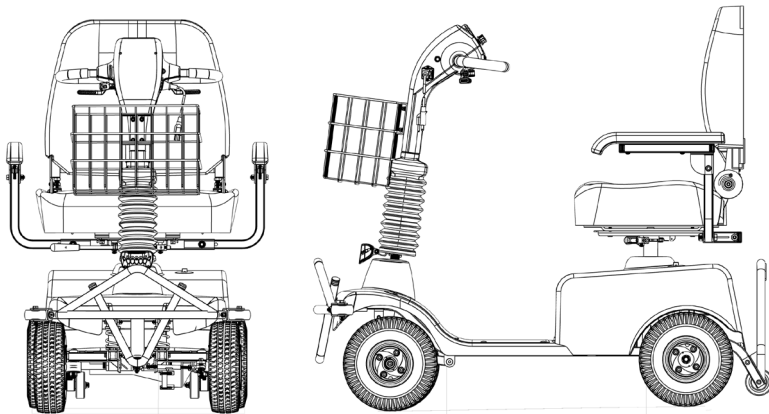

Heavy Duty Park ECV

Tackling Outdoor Destinations with Ease

Theme Parks | Museums | Zoos | Stadiums | Parks | & More

Rugged, 4-Wheel Vehicle with Impressive Turning Radius

Tried-and-true, ScooterBug's Heavy Duty Park ECV caters to venues that span across acres. This ECV has long-lasting battery life and a standard reach of 35 miles per full charge. Safety features include a dual-brake system, seat sensor for auto-shutoff, programmable speed governor, stainless steel bumpers and rugged tires. Along with a turning radius that beats most three-wheel scooters, numerous guest convenience features round out this staple fleet mobility vehicle.

- **Oversized seat** with dual-direction swivel for easy entry and exit
- **Adjustable armrests** and spacious legroom
- Standard reach battery life of **35 miles per full charge**
- **Front wheel suspension** for a comfortable ride
- **Front storage basket** to carry up to 25lbs of stuff
- **Adjustable front tiller** angle for maximum comfort

ECV Technical Data

Heavy Duty Model

Specifications

Dimensions	42"H x 23"W x 48"L	(107 cm x 58 cm x 122 cm)
Ground Clearance	5"	(13 cm)
Rider Capacity	500 lbs	(227 kgs)
Vehicle Range	35 mi	(56 km)

Construction Features