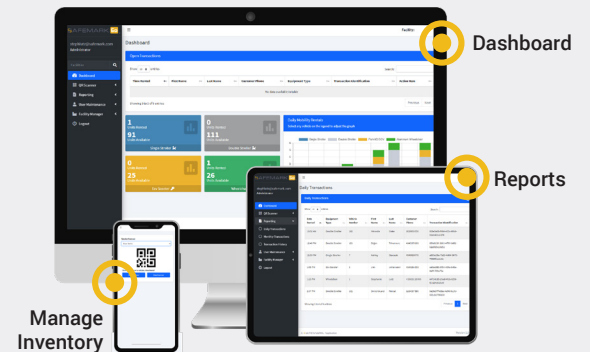

Manage Your Full Fleet with GoRoll™

GoRoll is enabled for full fleet management. Allow guests to rent all mobility items from the palm of their hands.

Strollers

Provides safe and comfortable riding

Wheelchairs